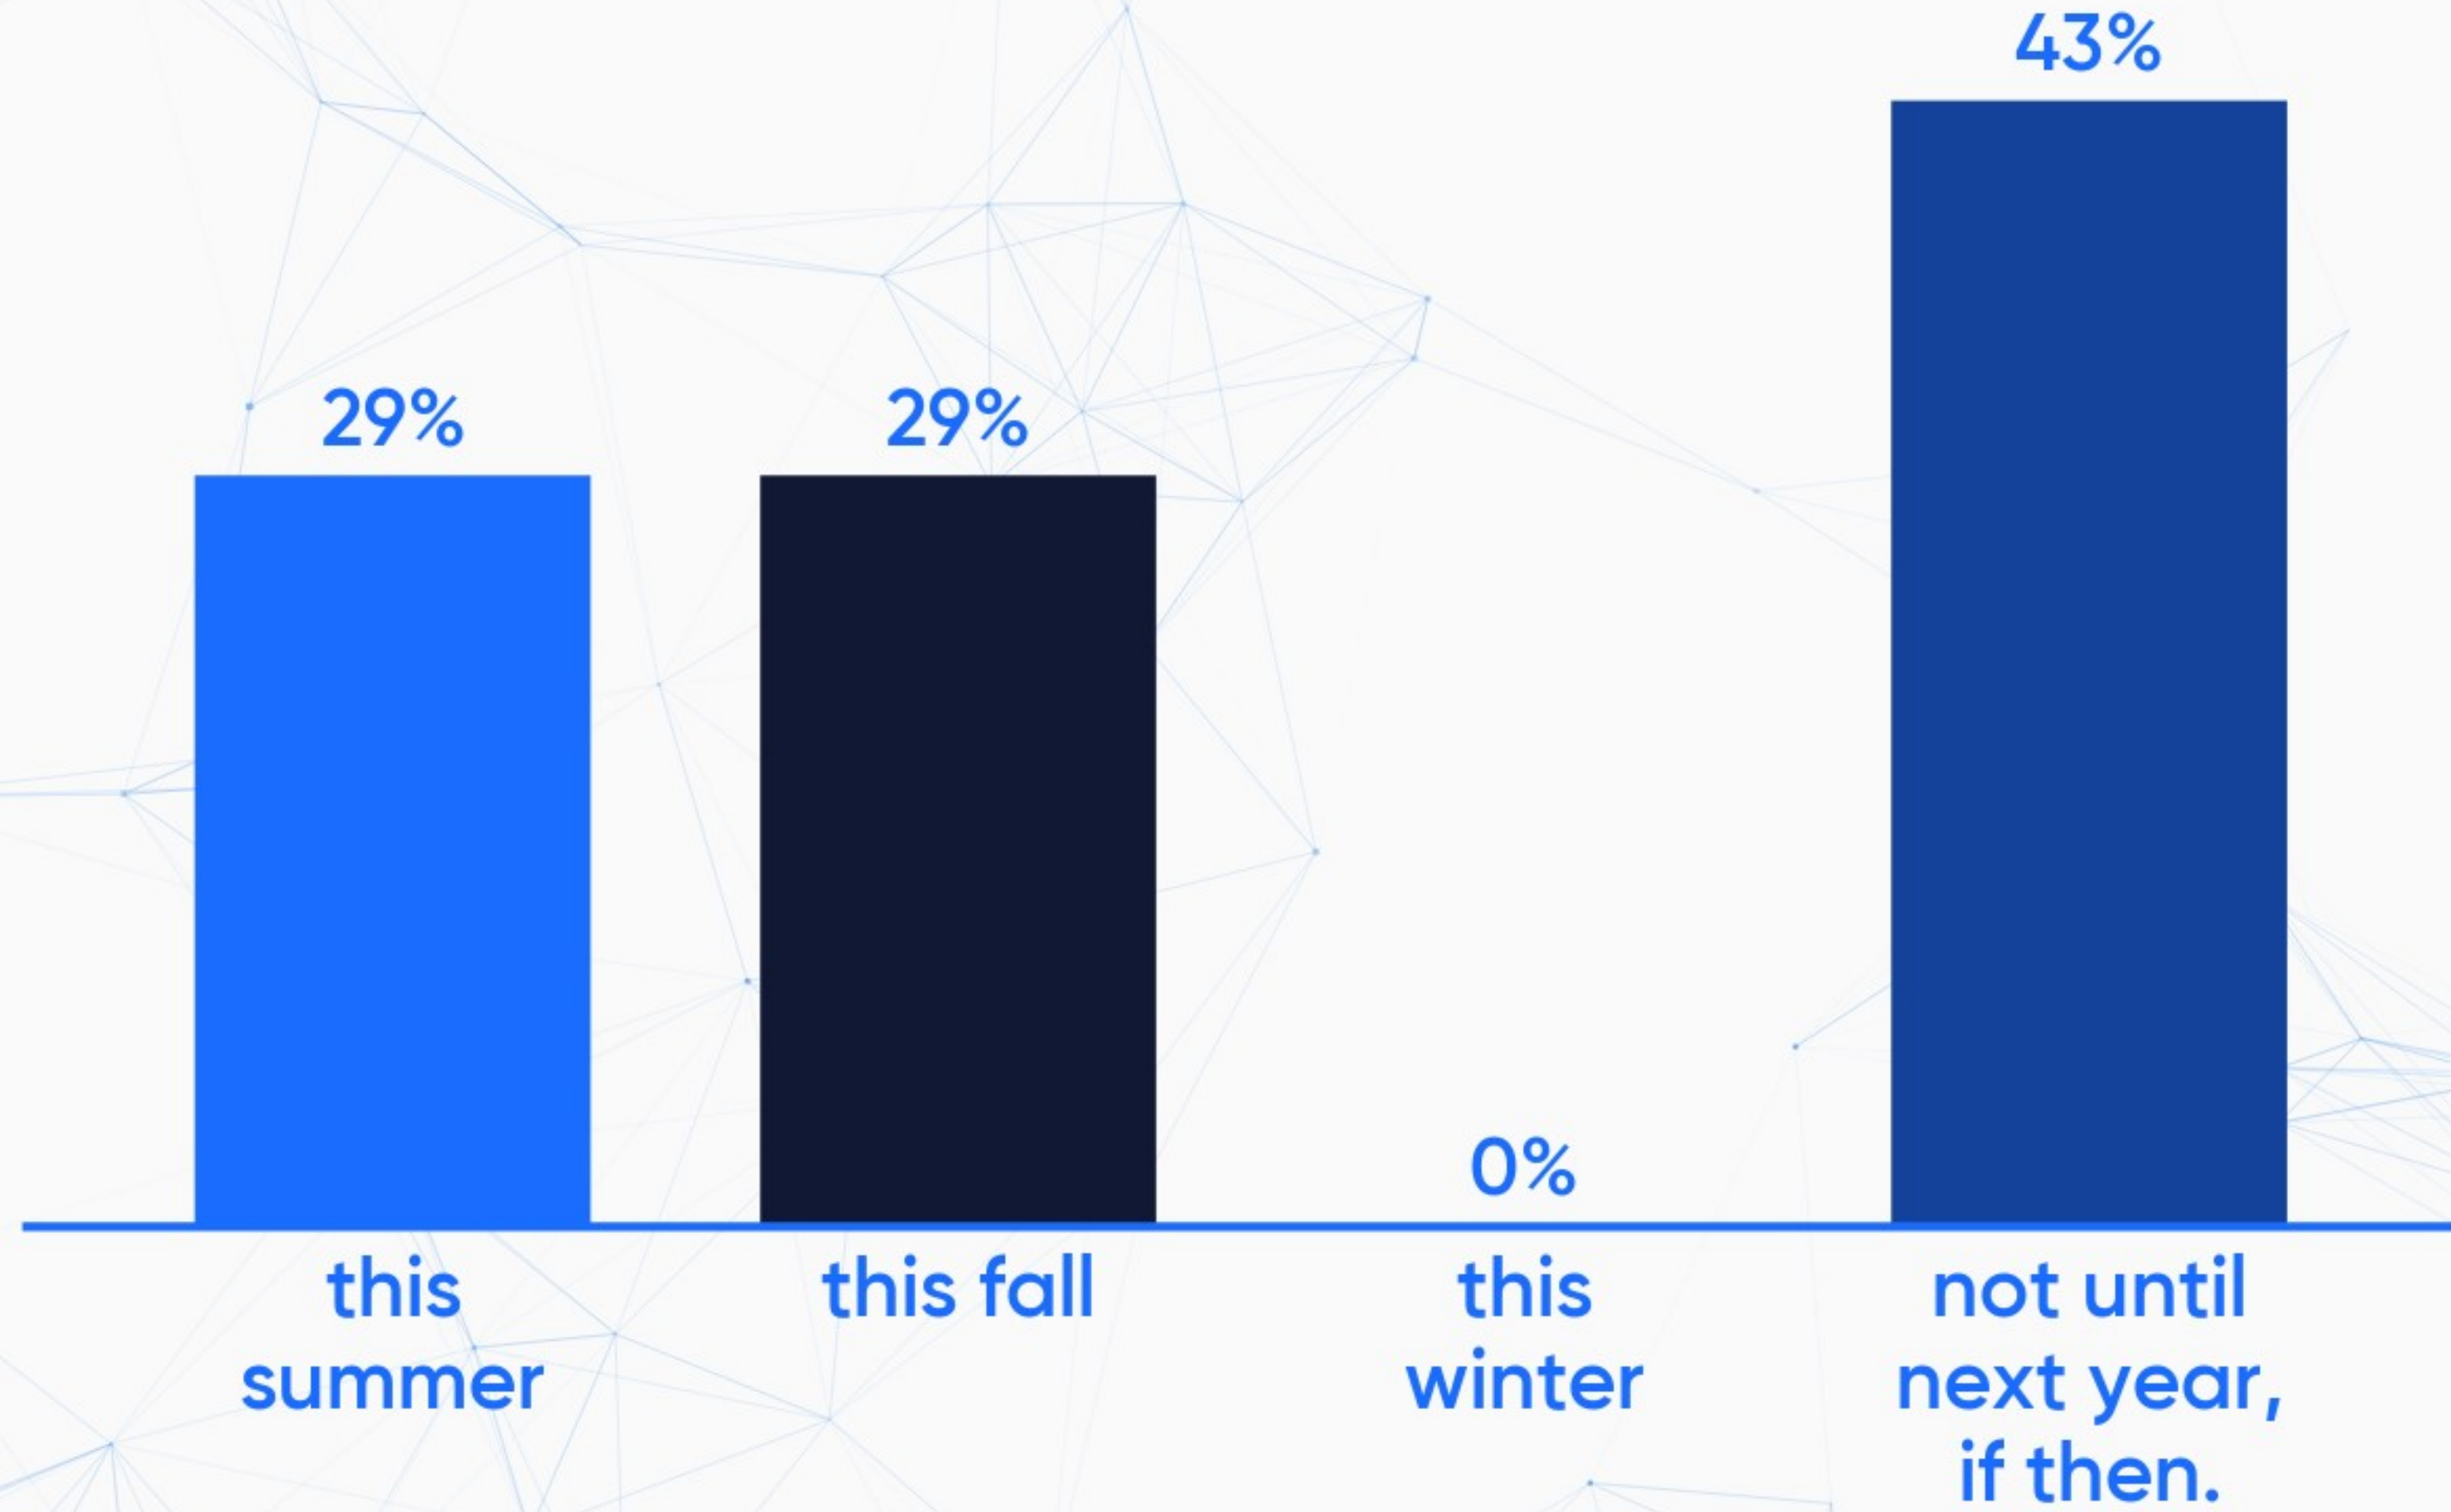

SPRING 2021

BERKELEY INNOVATION FORUM

GARWOOD CENTER FOR CORPORATE INNOVATION

What is the outlook for innovation in your organization in the next year?

Do you like working from home?

We are going back to our offices in person: