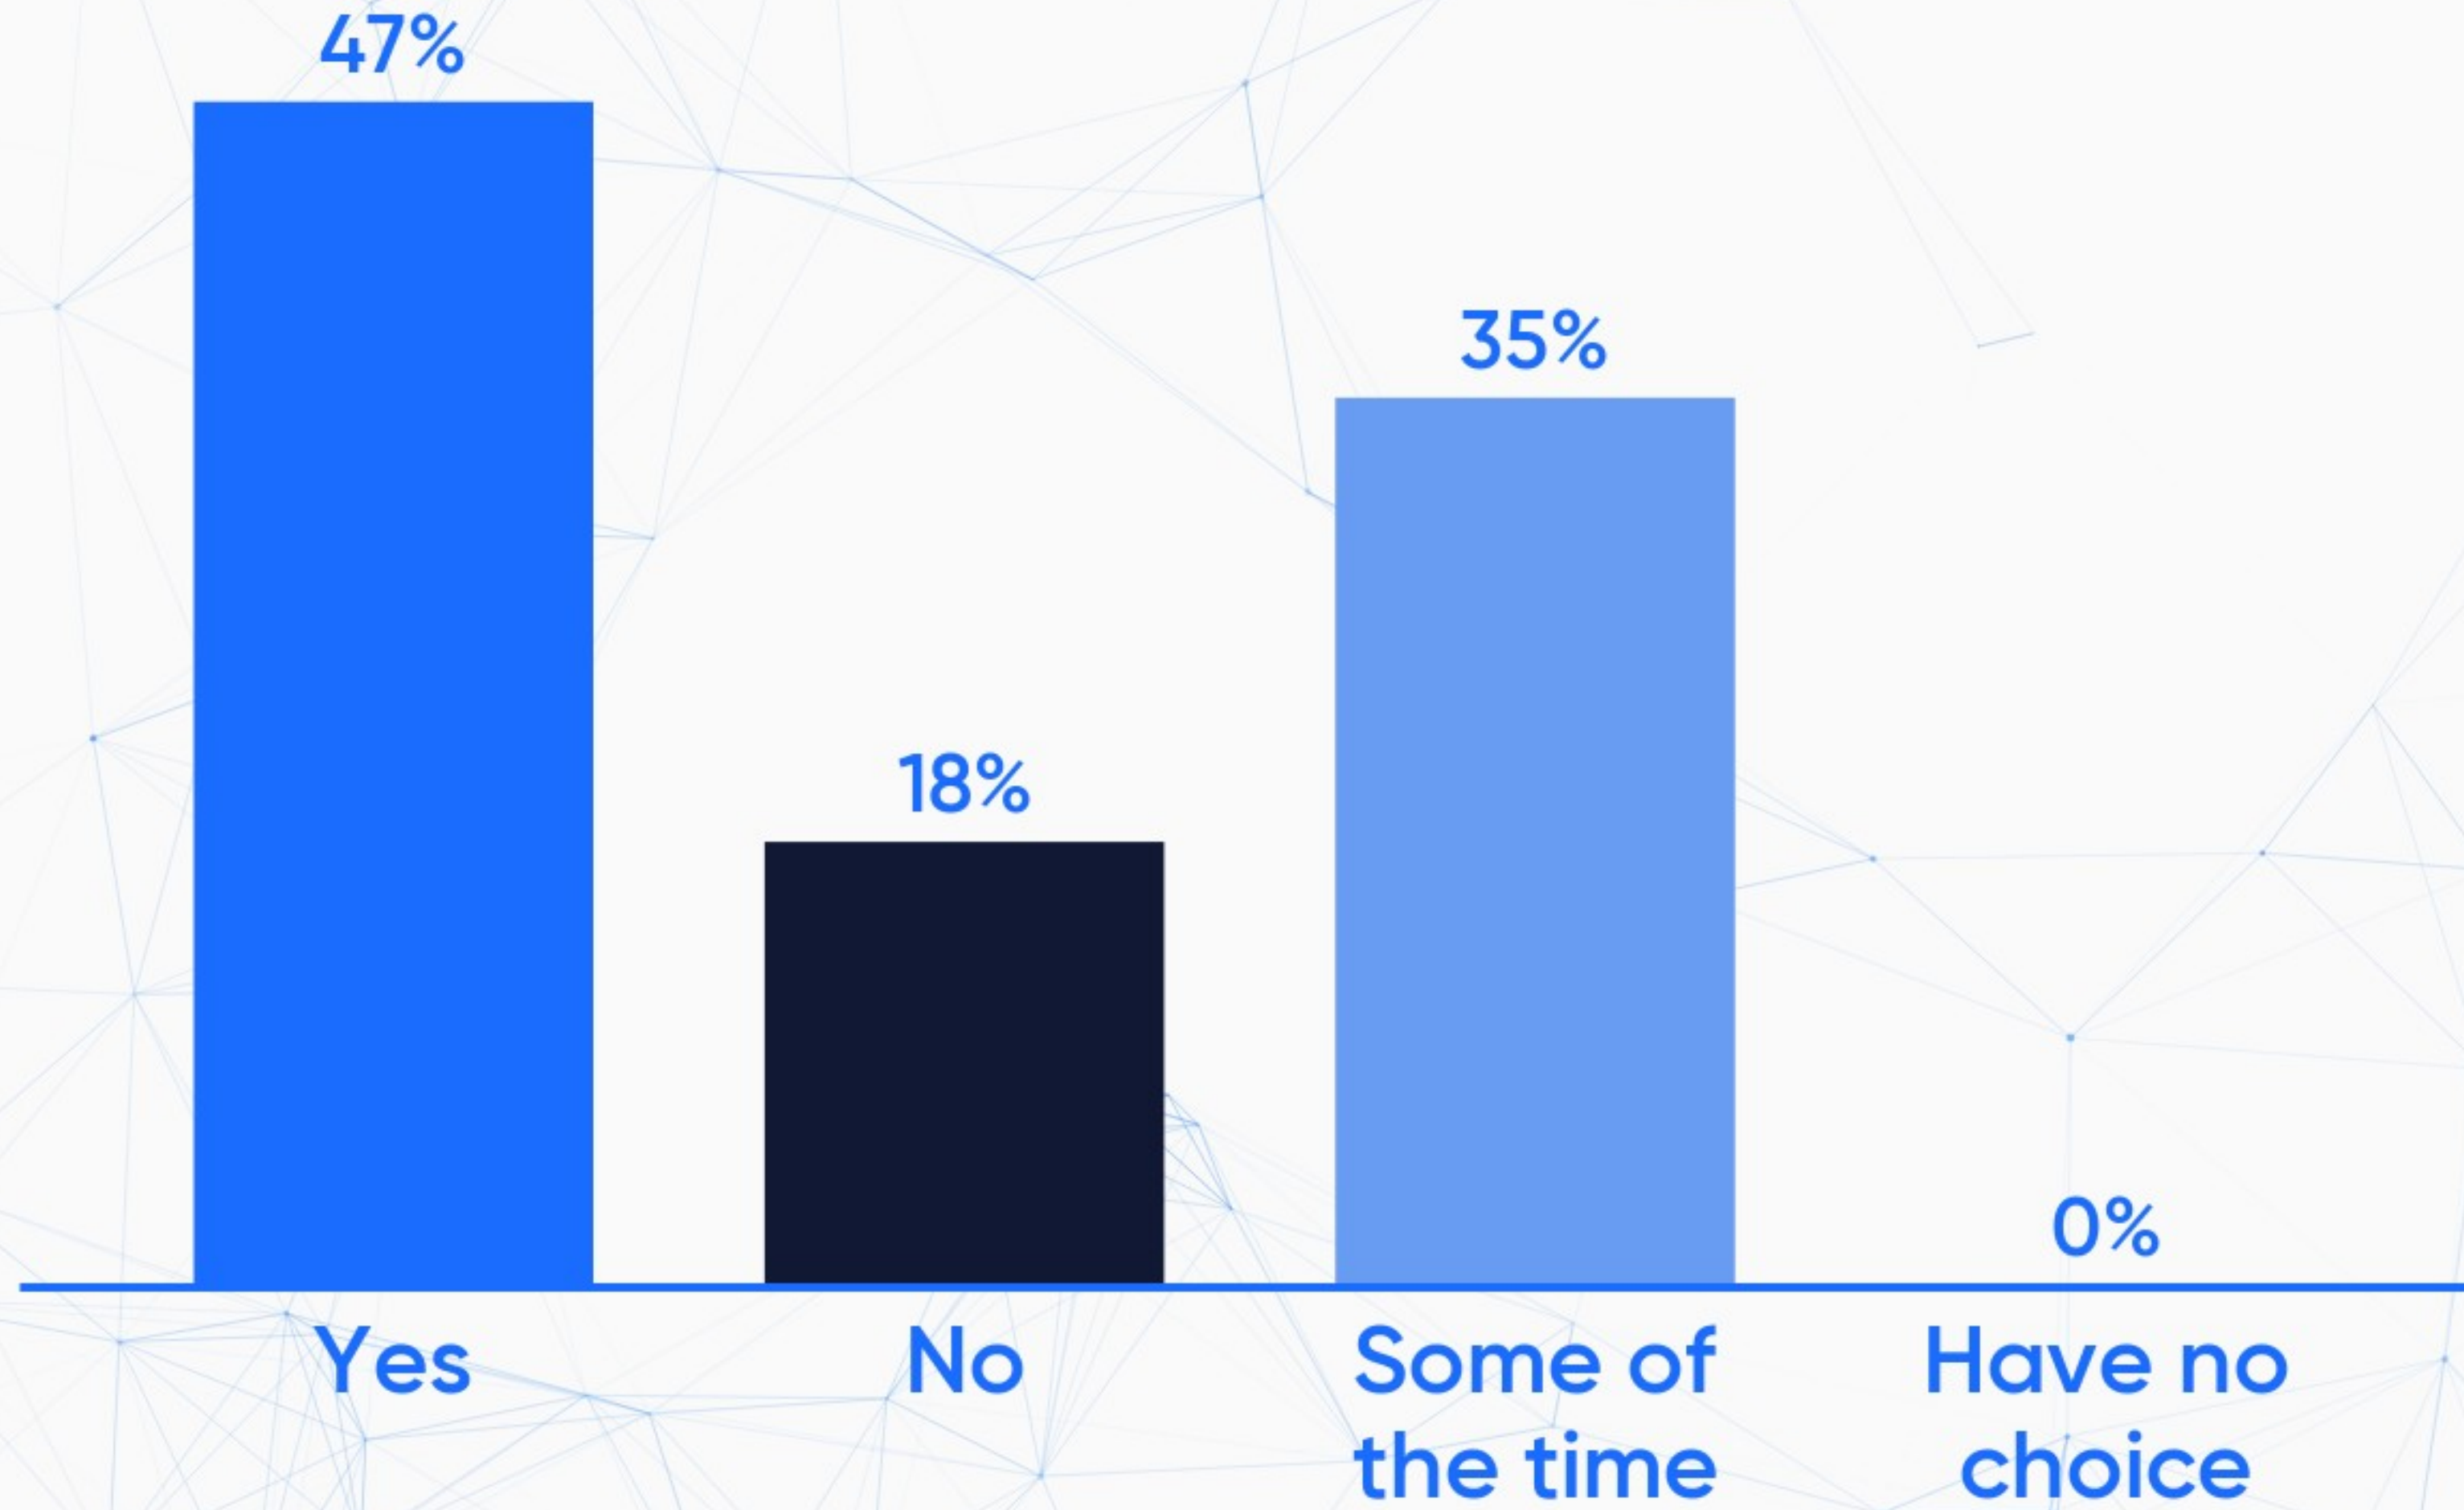

SPRING 2021

BERKELEY INNOVATION FORUM

GARWOOD CENTER FOR CORPORATE INNOVATION

What is the outlook for innovation in your organization in the next year?

Do you like working from home?

We are going back to our offices in person: